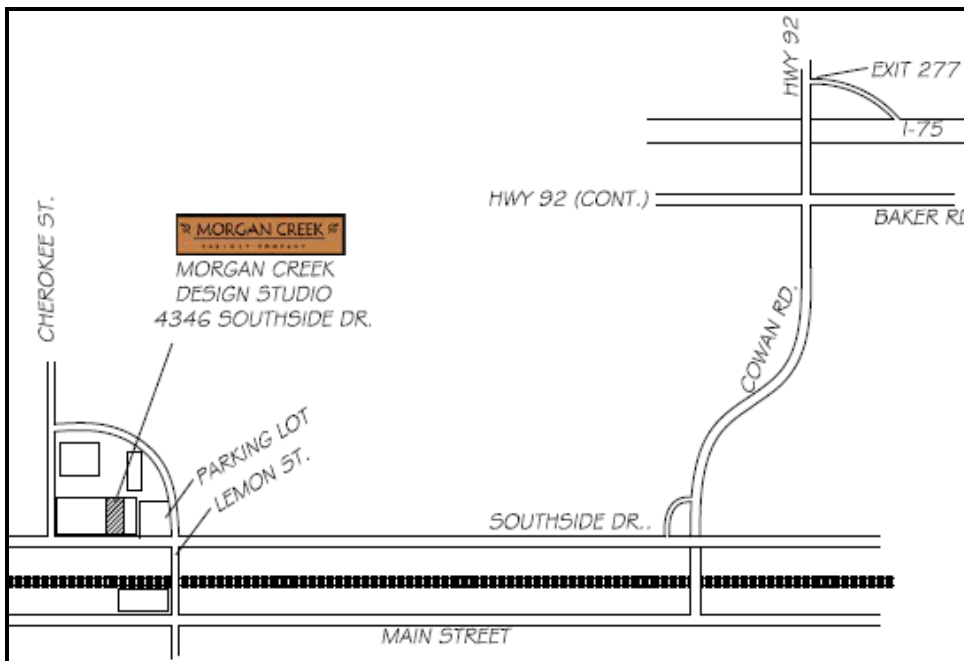

Directions To MCC Design Studio From North Atlanta

- Take Interstate 75 North past the perimeter 285. You will travel 18 miles, past the connection to I-575 (Exit 259)
- Take Exit 277 and at the top of the ramp make a left turn onto GA Hwy 92
- After going across the overpass you will come to a light. A McDonald's is on the right corner. Go straight through the light onto Cowan Road.
- Go about 3/4 mile on Cowan Road and take the 2nd right just before the railroad underpass (there is a fire station on the left).
- This is a ramp that takes you up to Southside Drive. Turn right at the top of the ramp onto Southside Drive.
- Go about 1/4 mile on Southside Drive. You will come to the town center of Acworth at the intersection of Lemon Street.
- Go past Lemon Street and make an immediate turn right into our parking lot on the corner.